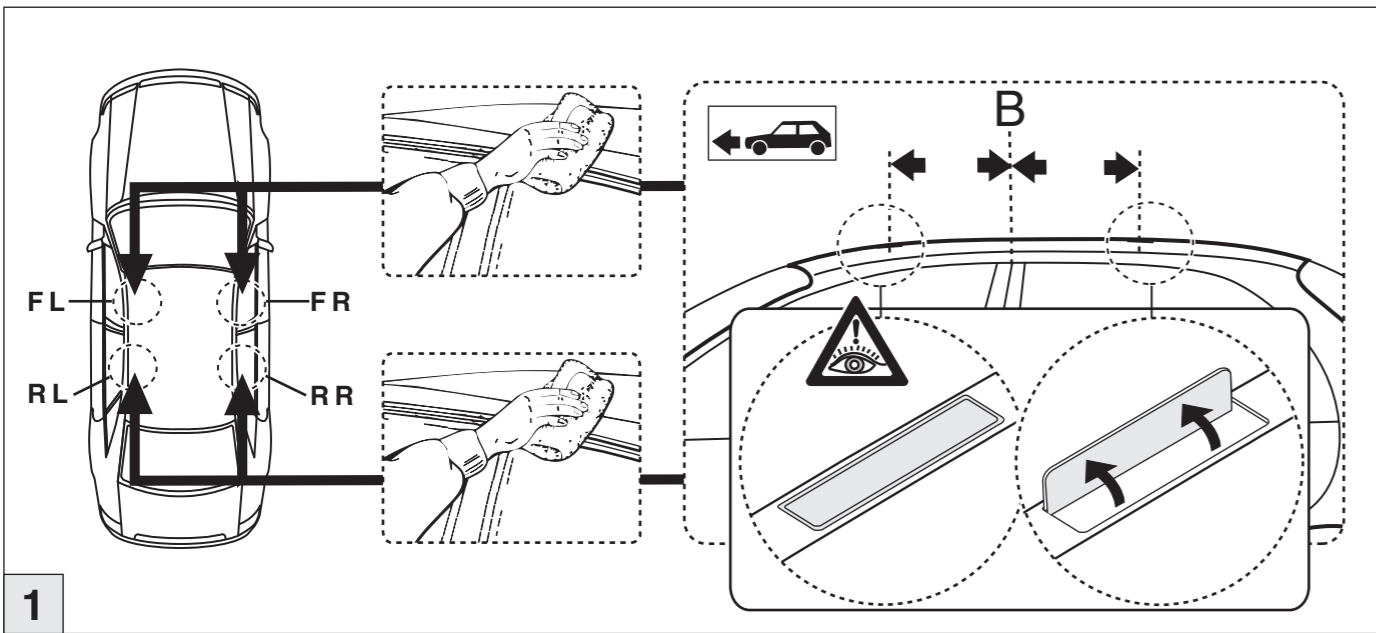

Atera SIGNO

Opel Vectra Limousine 04/2002–
Opel Meriva 2003–
Opel Zafira Tourer 01/2012–
Opel Corsa (3+5-türig/3+5 doors) 09/2006–

Opel Astra Limousine (5-türig/5-doors) 12/2009–10/2015
Opel Astra GTC
Opel Astra Stufenheck (4-türig/4-doors) 10/2012–
Opel Adam 01/2013–