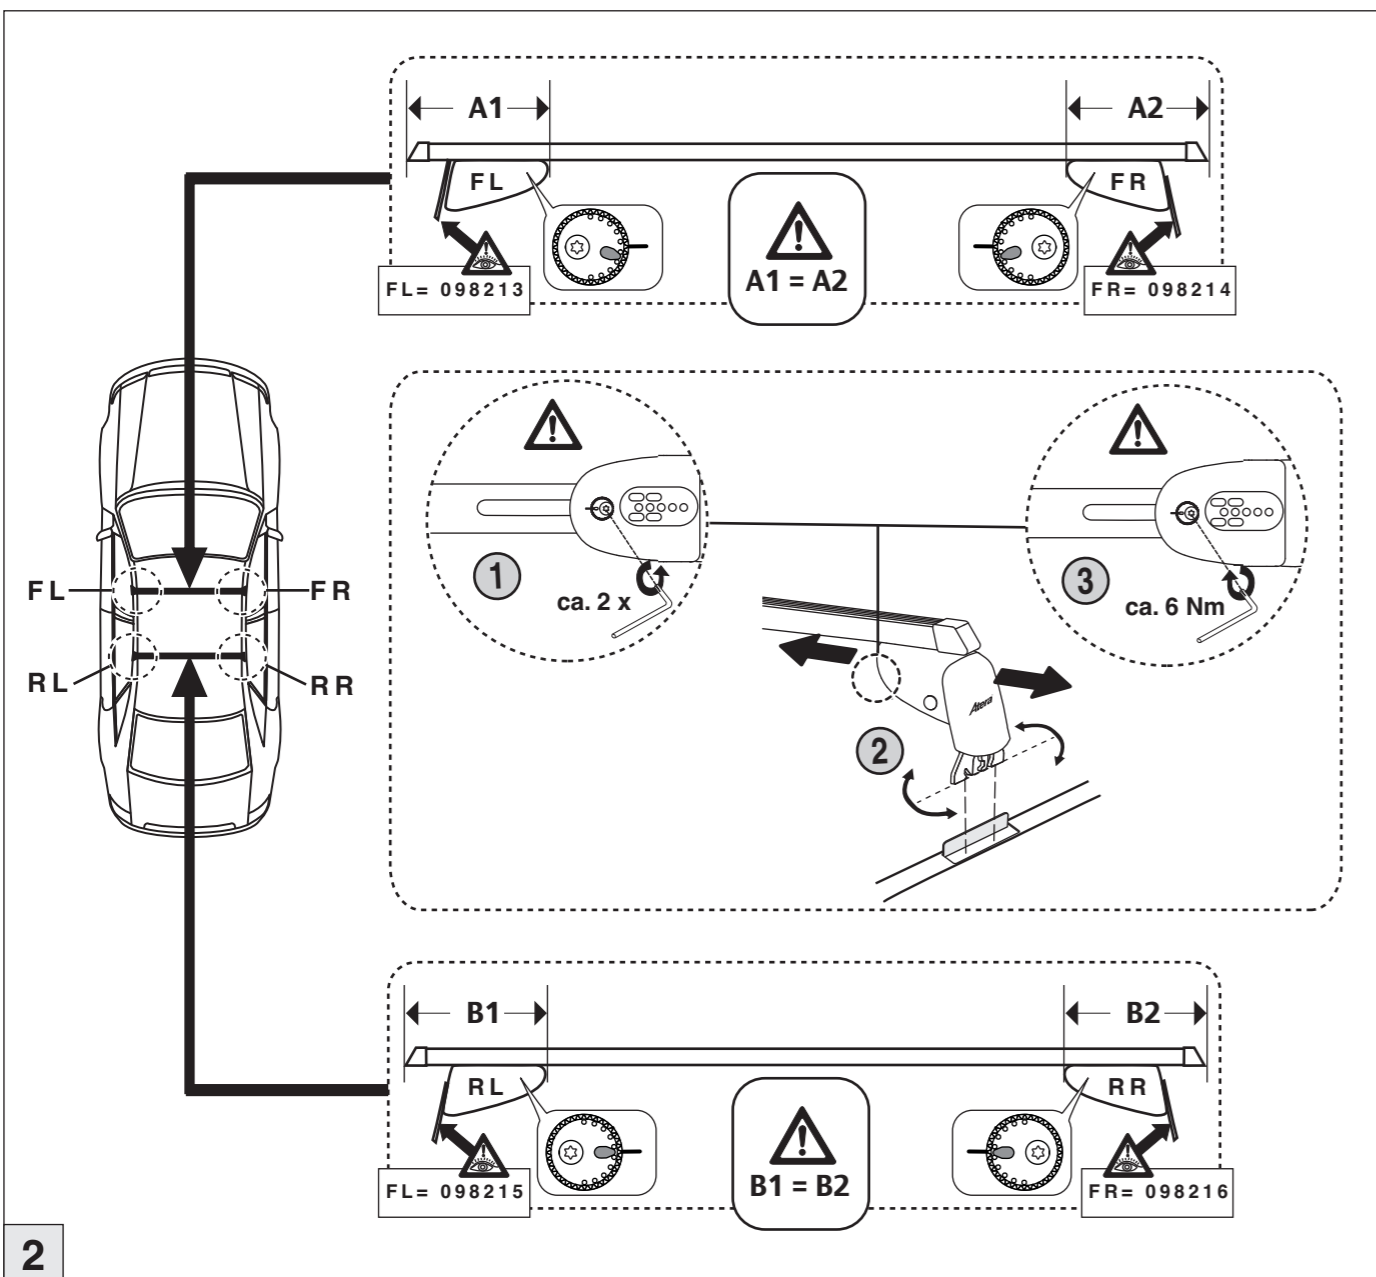

Atera SIGNO

Opel Vectra Limousine 04/2002–
Opel Meriva 2003–
Opel Zafira Tourer 01/2012–
Opel Corsa (3+5-türig/3+5 doors) 09/2006–

Opel Astra Limousine (5-türig/5-doors) 12/2009–10/2015
Opel Astra GTC
Opel Astra Stufenheck (4-türig/4-doors) 10/2012–
Opel Adam 01/2013–